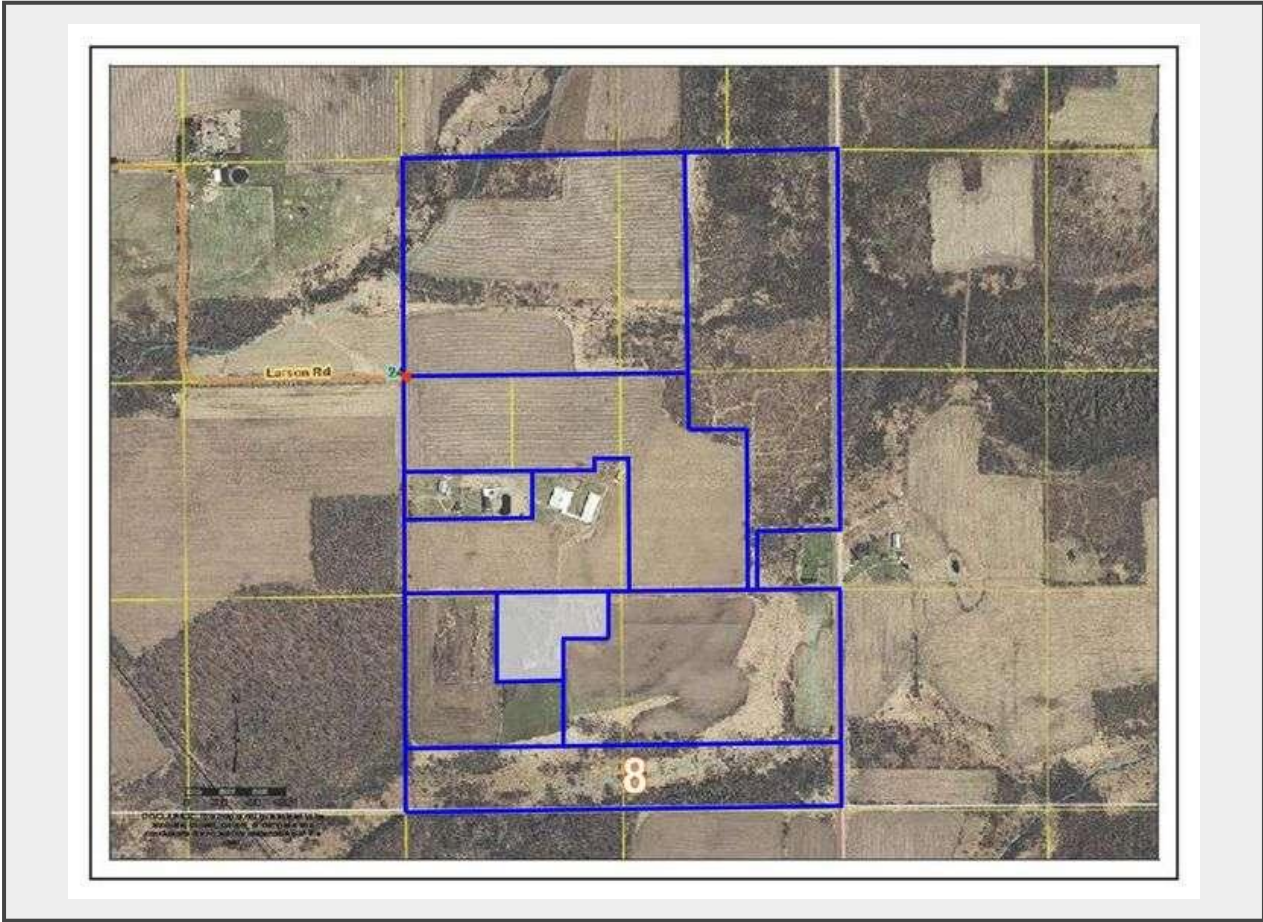

Sale Name: *TEST* 230± Acre Farm, 8 Parcels - Buildings, Tillable & Recreational Acreage, Ladysmith - Rusk County, WI

LOT 8 - 26± Acres

Description

26± acres of partially wooded land

Quantity: 1

<https://www.multiparhansenauctiongroup.com/>