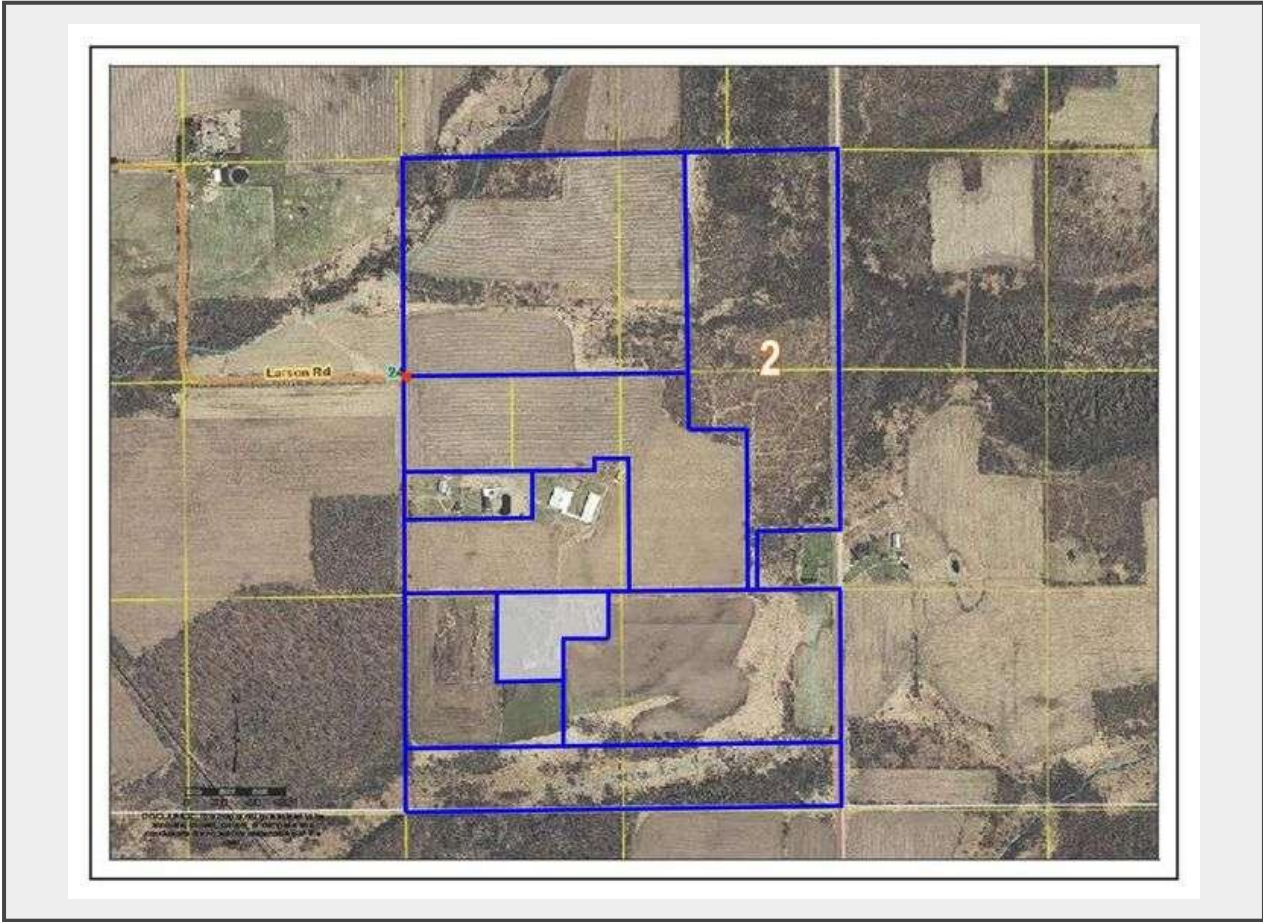

Sale Name: 230± Acre Farm, 8 Parcels - Buildings, Tillable & Recreational Acreage, Ladysmith - Rusk County, WI

LOT 2 - 45.5± Acres

Description

45.5± of mainly wooded / partially wooded acres

Quantity: 1

<https://www.multiparhansenauctiongroup.com/>